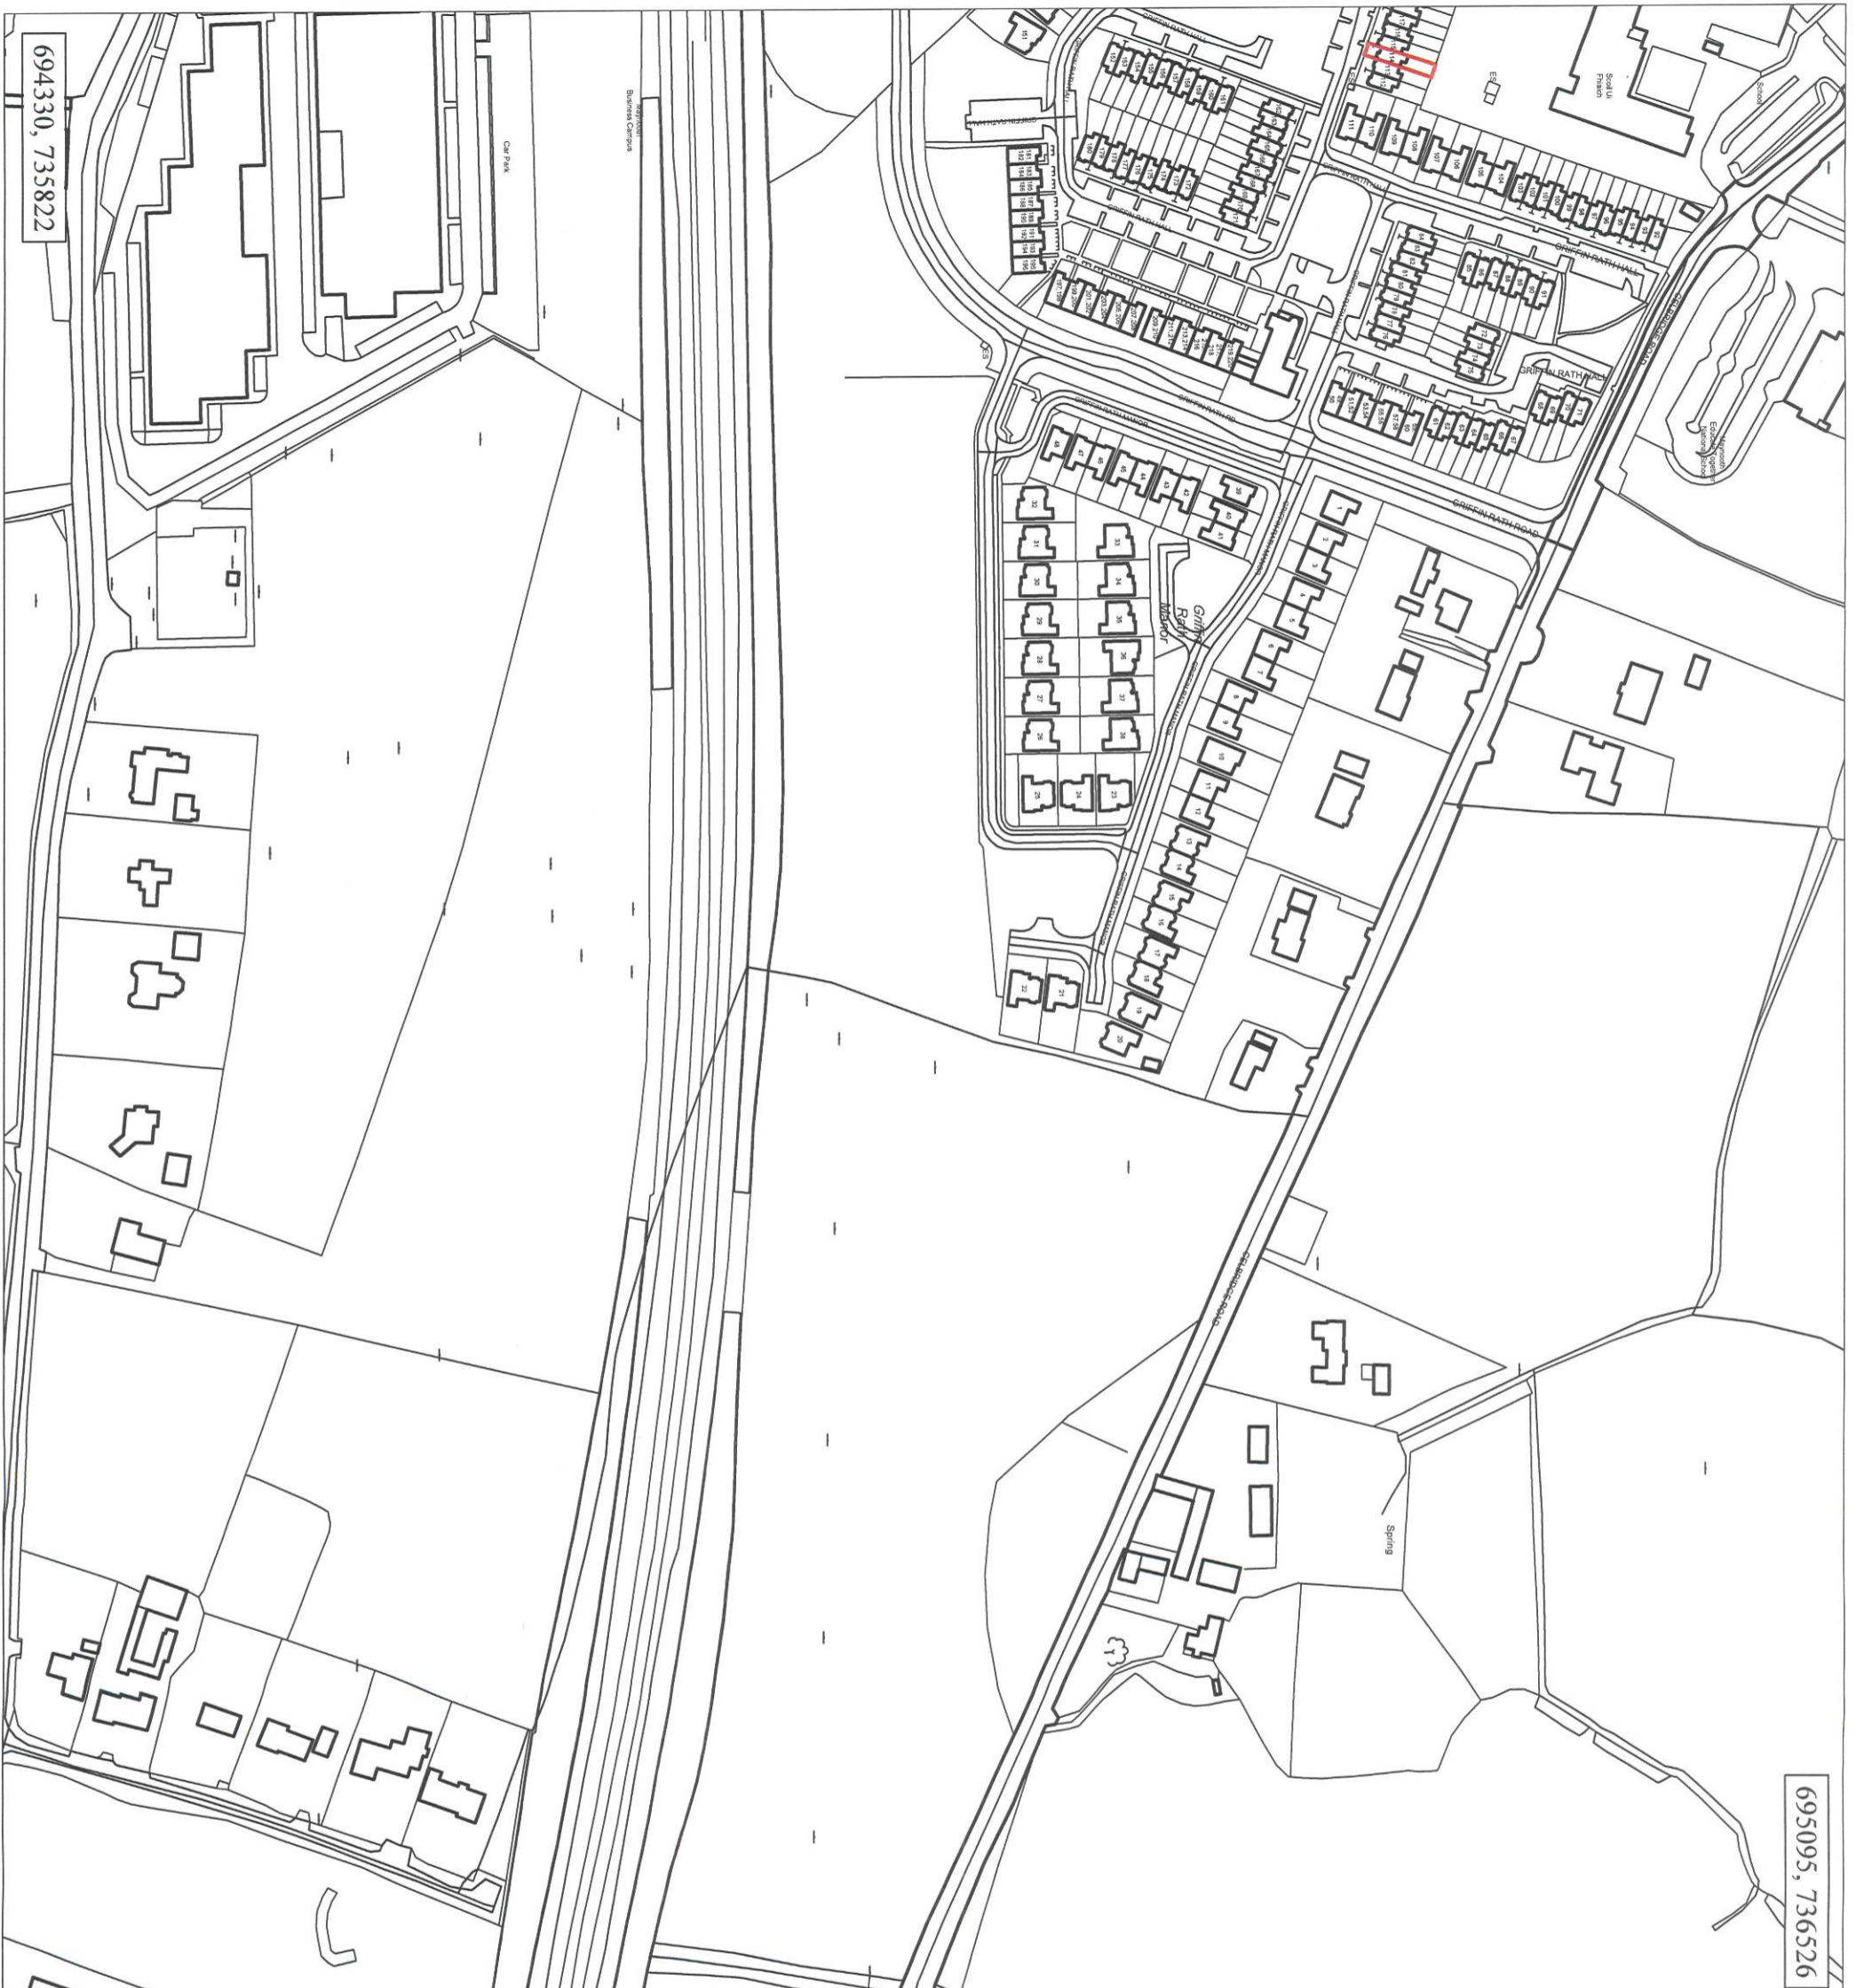

695095, 736526

This map was plotted on **12/02/2024** in compliance with Ordnance Survey and Land Registry plot specifications.

This is a Computer Generated Map (From Ordnance Survey Digitised Detail) And Refers To Area Edged In Red.

**KILDARE COUNTY COUNCIL
COMPULSORY PURCHASE ORDER 2024
114 GRIFFIN RATH HALL, MAYNOOTH,
CO. KILDARE**

ADDRESS	114 Griffin Rath Hall, Maynooth, Co. Kildare
FILE NO.	24-020
O.S. REF. NO.	3192-D
SCALE	1:2500 (A3)
AREA	0.0334 Acres (0.0135 hectares)
DATE	12/02/2024
PREPARED BY	Local Authority